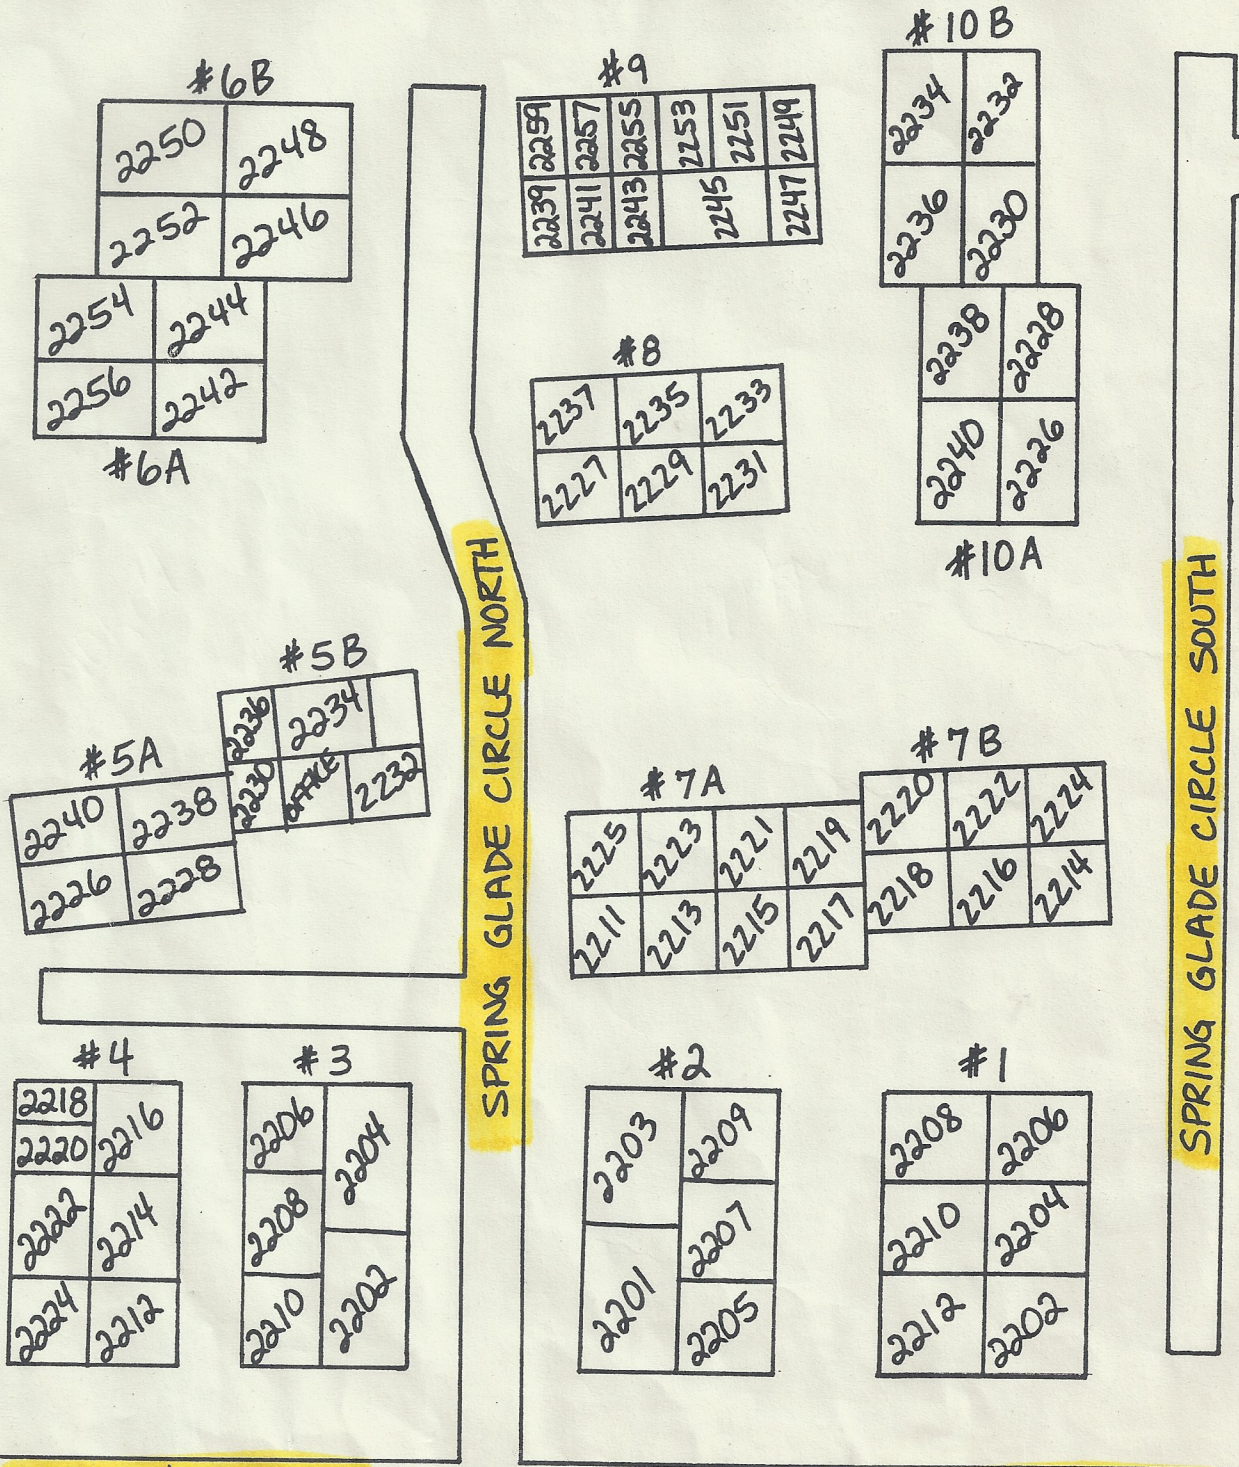

SPRING GLADE APTS.

2232 N. SPRING GLADE CIR.
BOX 0905

977-6049

ADDRESSES IN BUILDINGS #1, #7B, #10A, & #10B ARE KEYED TO SPRING GLADE CIR. SOUTH.

ALL OTHER BUILDINGS ARE ADDRESSED TO SPRING GLADE CIR. NORTH.

E. 138th AVE.

INOMA

SPRING GLADE CIRCLE SOUTH

E. 138th AVE.

N. 22nd STREET

N. 22nd STREET

13808

R. Carreño
3-91